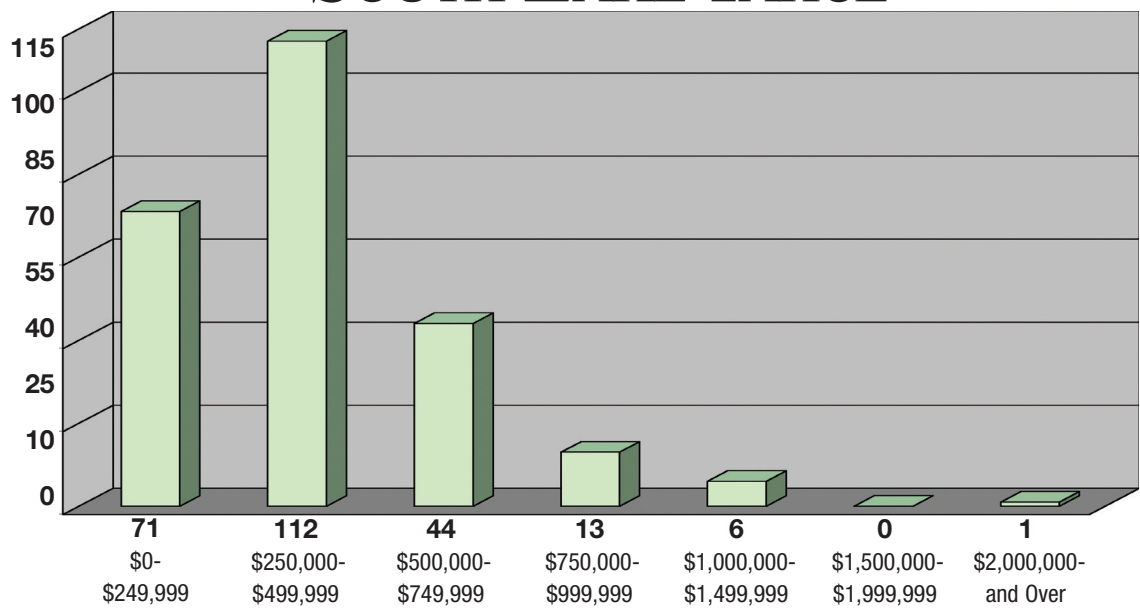

Properties Sold

SINGLE FAMILY - JANUARY 1 - JUNE 30 2010

SOUTH LAKE TAHOE

Information gathered from Incline Village, Tahoe Sierra, Sierra Nevada, NNRMLS and South Lake Tahoe Board of Realtors MLS 06/30/2010

CHASE
INTERNATIONAL

chaseinternational.com

Properties Sold

SINGLE FAMILY - JANUARY 1 - JUNE 30 2010

CARSON VALLEY

Information gathered from Incline Village, Tahoe Sierra, Sierra Nevada, NNRMLS and South Lake Tahoe Board of Realtors MLS 06/30/2010