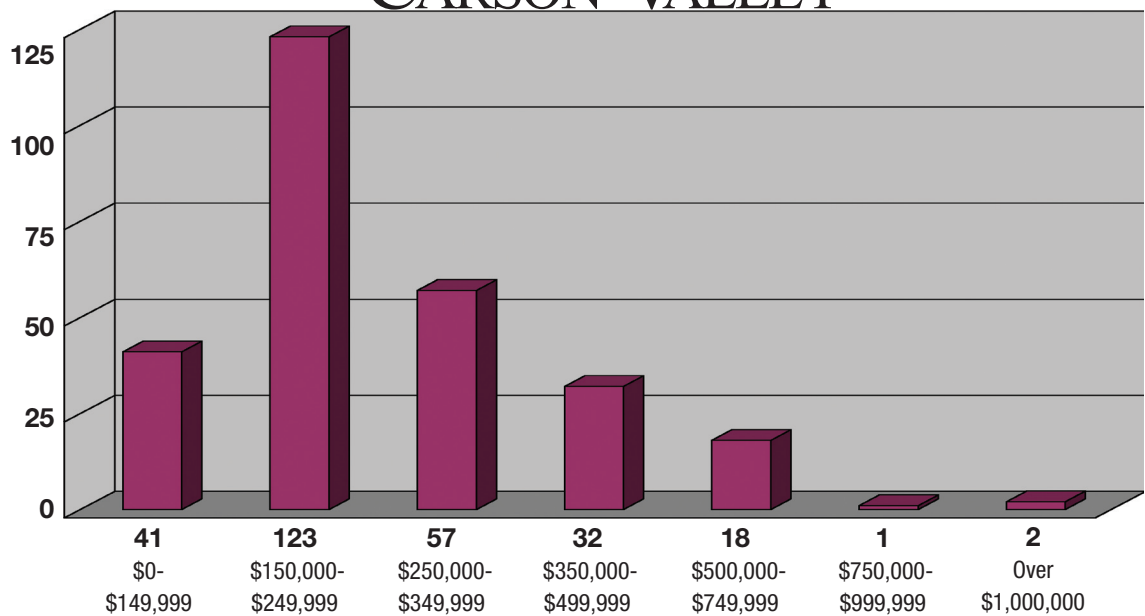

Properties Sold

SINGLE FAMILY - JANUARY 1 - JUNE 30 2010

SOUTH LAKE TAHOE

Information gathered from Incline Village, Tahoe Sierra, Sierra Nevada, NNRMLS and South Lake Tahoe Board of Realtors MLS 06/30/2010

CHASE
INTERNATIONAL

chaseinternational.com

Properties Sold

SINGLE FAMILY - JANUARY 1 - JUNE 30 2010

CARSON VALLEY

Information gathered from Incline Village, Tahoe Sierra, Sierra Nevada, NNRMLS and South Lake Tahoe Board of Realtors MLS 06/30/2010